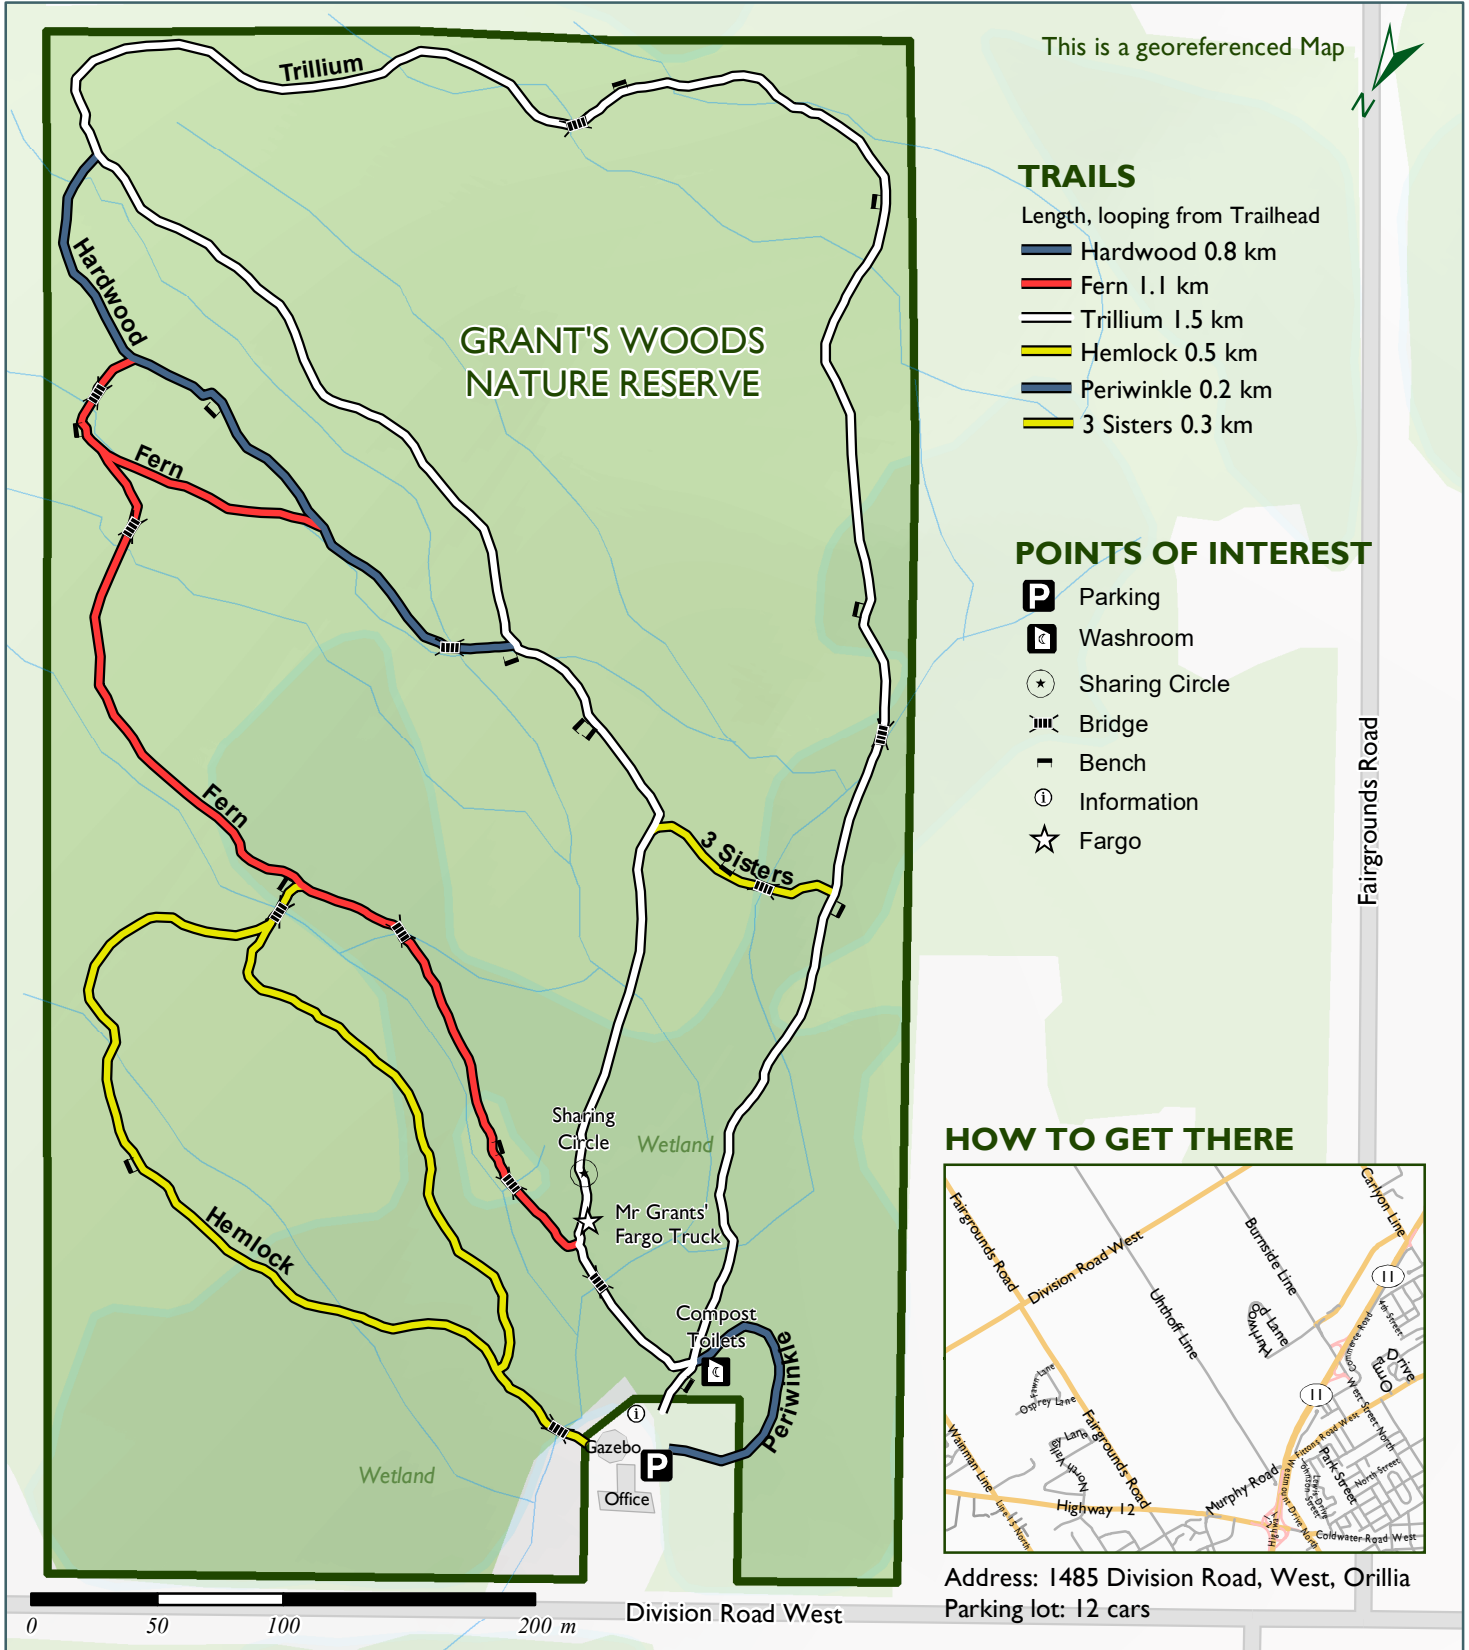

Grant's Woods Nature Reserve

Contact for details:
705-326-1620
couchichingconserv.ca

The land on which we operate is the territory of Haudenosaunee, Anishnaabeg, Wendat and Metis Peoples.
This map is not a plan of survey. Do not use for planning or legal purposes. Do not rely on map for navigation.

Map created by The Couchiching Conservancy on April 14, 2022. Coordinate System: NAD 1983 UTM Zone 17N. Projection: Transverse Mercator
Datum: North American 1983. Data Sources: Geohub Land Information Ontario (2020), Couchiching Conservancy (2021). Contact for details.