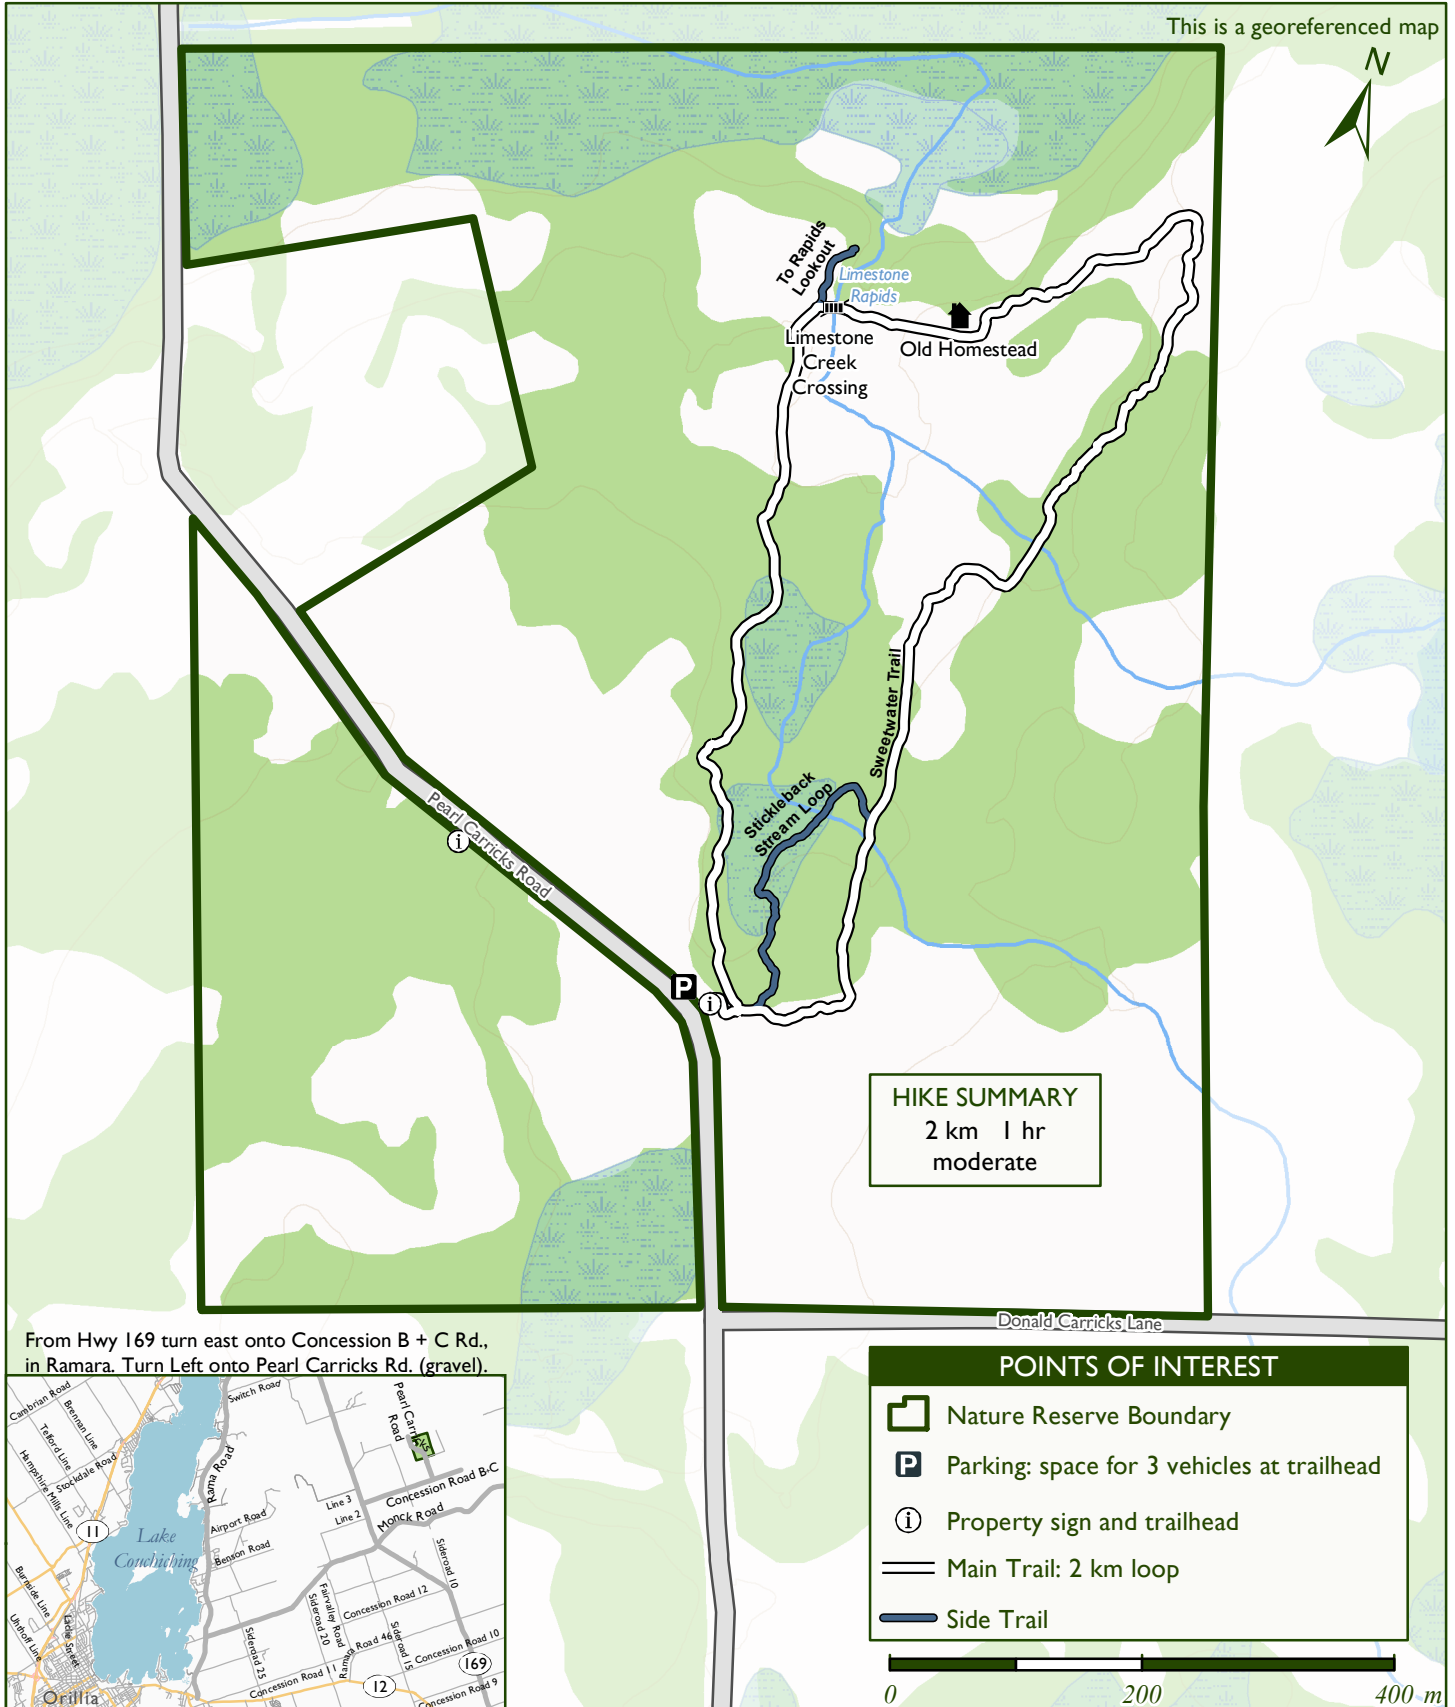

# Sweetwater Nature Reserve

Contact for details:  
705-326-1620  
couchichingconserv.ca

The land on which we operate is the territory of Haudenosaunee, Anishnaabeg, Wendat and Metis Peoples.  
This map is not a plan of survey. Do not use for planning or legal purposes. Do not rely on map for navigation.  
Created by the Couchiching Conservancy, July 9, 2021. Coordinate System: NAD 1983 UTM Zone 17N. Projection: Transverse Mercator.  
Datum: North American 1983. Data Sources: Couchiching Conservancy (2021). Contains information licensed under the Open Government Licence – Ontario. Contact for details.

Scan QR code :  
C.C. properties  
webpage