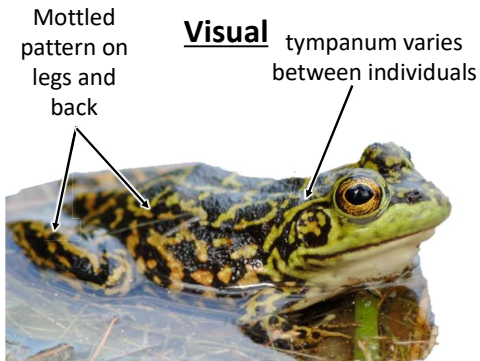

## American Bullfrog (*Lithobates catesbeianus*)

Colour: pale green to dark green-brown

Size: 9.5-20 cm

### Context

- **Habitat:** large, permanent waterbodies
- **Time of Day:** humid, rainy nights
- **Time of Year:** late spring to mid summer.

## Mink Frog (*Lithobates septentrionalis*)

Colour: olive to brown

Size: 6-11 cm