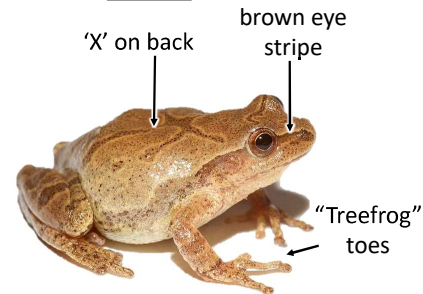

Spring Peeper (*Pseudacris crucifer*)

Visual

Colour: orange, tan, sand
Size: Small. 3.5 cm

Context

- **Habitat:** vernal pools in/near forests
- **Time of Day:** dusk, night
- **Time of Year:** Spring

Audio

- **Song:** short, loud, high pitched peep, repeated every second
- **Alarm call:** trill – puuueek!

Peep! Peep! Peep!