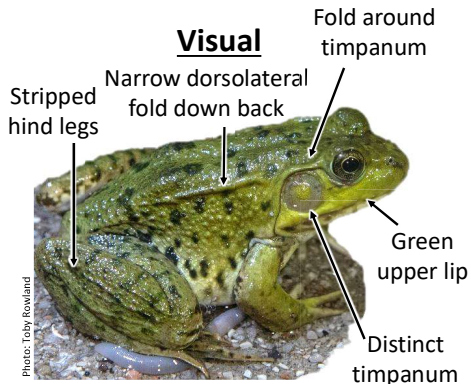

Green Frog (*Lithobates clamitans melanota*)

Colour: green, brown, bronze

Size: 6-11 cm

Context

- **Habitat:** permanent waterbodies
- **Time of Year:** late spring to midsummer

Audio

- **Song:** single “gunk!” sometime followed by multiple softer “gunks”
- **Sounds-like:** loose banjo sting
- **Song 2:** stuttering “rung” similar to bullfrog but not as deep

GUNK! gunk gunk gunk   ru-u-u-ung