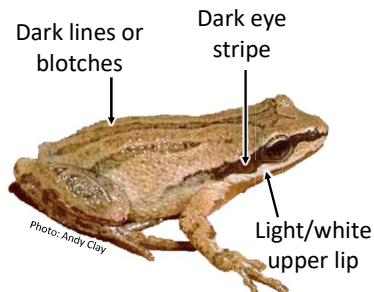

Western Chorus Frog (*Pseudacris triseriata triseriata*)

Visual

Colour: green-grey to brown
Size: 2-4 cm

Context

- **Habitat:** rain-flooded fields and ditches. Vernal pools.
- **Time of Day:** daytime, evening
- **Time of Year:** early spring

Audio

- **Sounds like:** fingernail running along a comb

cr-e-e-e